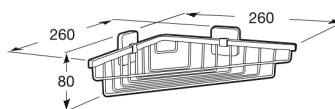

VICTORIA**Corner grilled container (installation with screws or adhesive)****DIMENSIONS**

Length	260 mm
Width	260 mm
Height	80 mm

COLOURS AND FINISHES

01 Polished

TECHNICAL DRAWINGS**FEATURES**

Corner grilled container (installation with screws or adhesive).

Corner installation

Finish: Polished

Installation type: Wall-mounted

Material: Metal

Victoria

An extensive accessories range with a functional and timeless design. Besides the installation with screws, Victoria allows an adhesive fixation system that prevents drilling and guarantees high resistance (up to 5 kg. of static load). The perfect suit for private bathrooms, semi-public areas and public spaces, including solutions for people with reduced mobility.