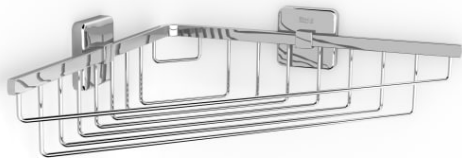

VICTORIA**Corner grilled container (installation with screws or adhesive)****DIMENSIONS**

Length	260 mm
Width	260 mm
Height	80 mm

COLOURS AND FINISHES

01 Polished

TECHNICAL DRAWINGS**FEATURES**

Corner grilled container (installation with screws or adhesive).

Corner installation

Finish: Polished

Installation type: Wall-mounted

Material: Metal

Victoria

An extensive accessories range with a functional and timeless design. Besides the installation with screws, Victoria allows an adhesive fixation system that prevents drilling and guarantees high resistance (up to 5 kg. of static load). The perfect suit for private bathrooms, semi-public areas and public spaces, including solutions for people with reduced mobility.